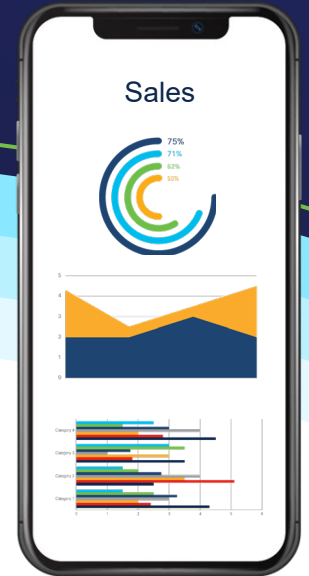

Applications are the front door