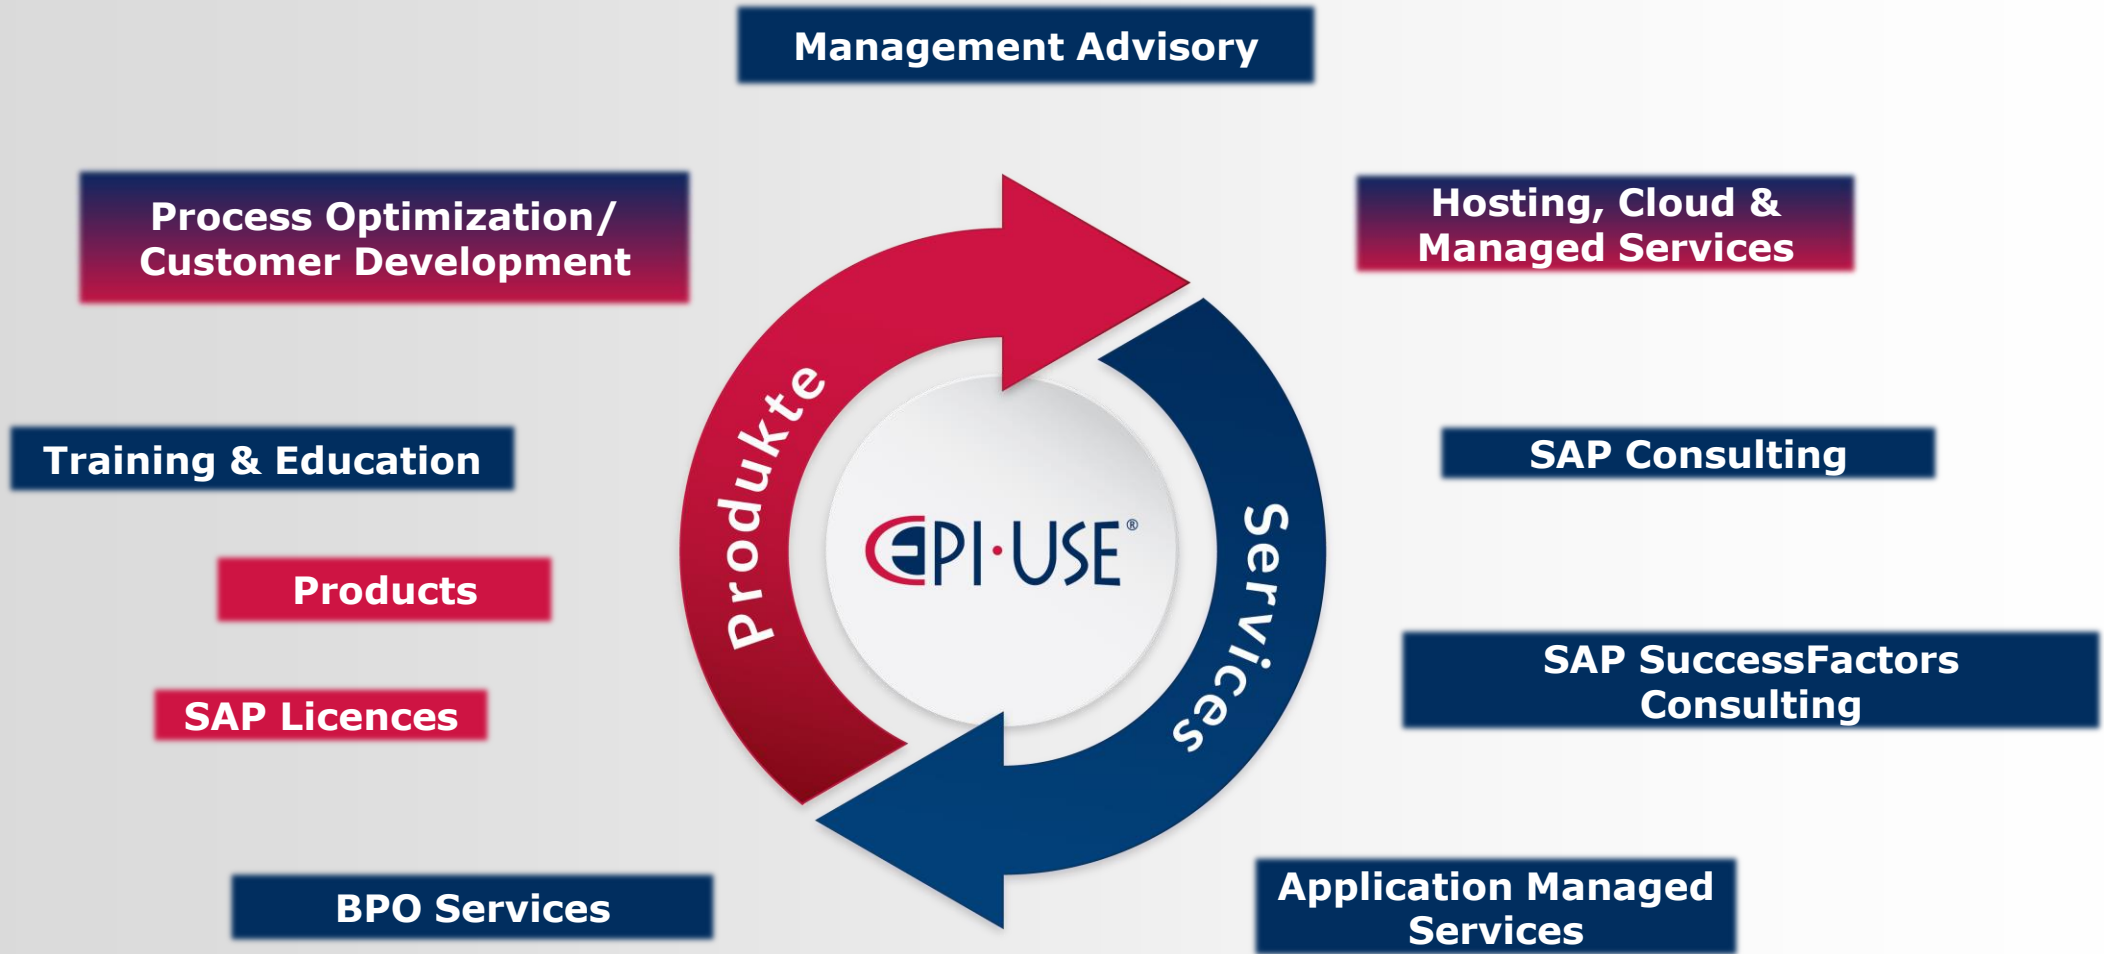

The logo for EPI-USE, featuring the text "EPI-USE" in a bold, sans-serif font. The "E" is stylized with a red and blue circular element on its left side. A registered trademark symbol (®) is located to the upper right of the text.

# EPI-USE Convention 2023 - INSPIRE

Henrik Stammer 20.06.2023

> 200  
Mitarbeiter  
in DE

# Willkommen zur Gruppe

Experten für Entgelt- und Reisekostenabrechnungen

HXM

S/4HANA

Risk &  
Compliance

Application  
Lifecycle  
Management

Advisory & Consulting

Software, Packaged Solutions & SAP Licencing

# Archive Central

- 100% Cloud-Lösung
- SAP Daten-Extraktor
- Universelles Datenmodell (wird mit den Daten extrahiert)
- Strukturierte & unstrukturierte Daten

ERP™